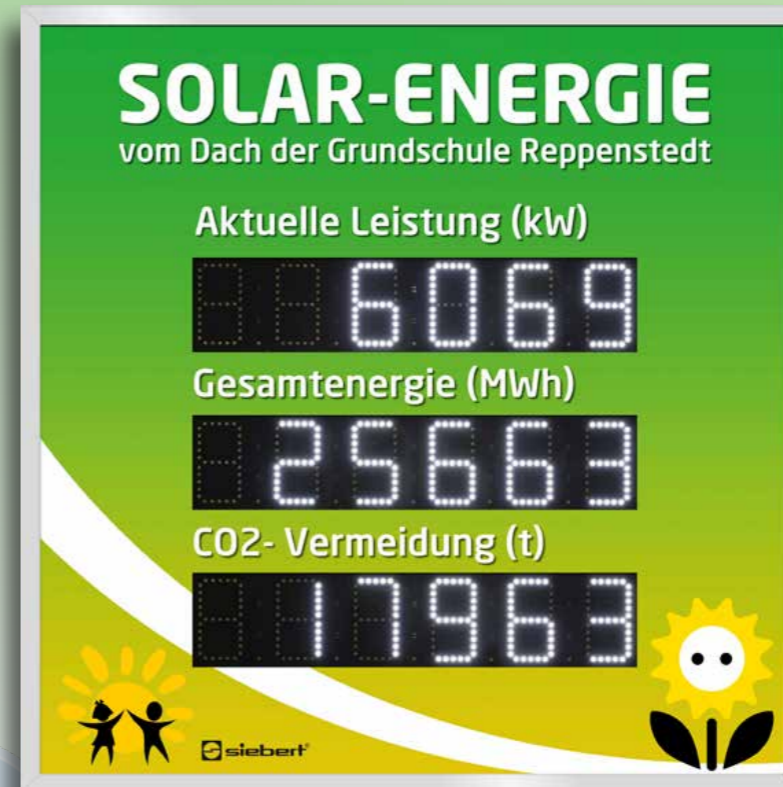

large energy displays

SERIES
XC480-SAW-A-04 Q98005

DISPLAY
100 mm SMD LED white

MEASURES
1000 x 1000 x 62 mm

FEATURES
Interface :
S0 pulse, Serial RS485, USB-C, Bluetooth
Climate control
Equipment package for outdoor use

SERIES
XC480-SAW-A-05-S98004

DISPLAY
100 mm SMD LED white

MEASURES
1000 x 1000 x 62 mm

FEATURES
Interface : Ethernet
Climate control
Equipment package for outdoor use

SERIES
XC480-SAW-A-04-S99002

DISPLAY
100 mm SMD LED white

MEASURES
1000 x 1000 x 62 mm

FEATURES
Interface :
S0 pulse, Serial RS485, USB-C, Bluetooth
Climate control
Equipment package for outdoor use

SERIES
XC480-SAW-A-05-S99008

DISPLAY
100 mm SMD LED white

MEASURES
1000 x 1000 x 62 mm