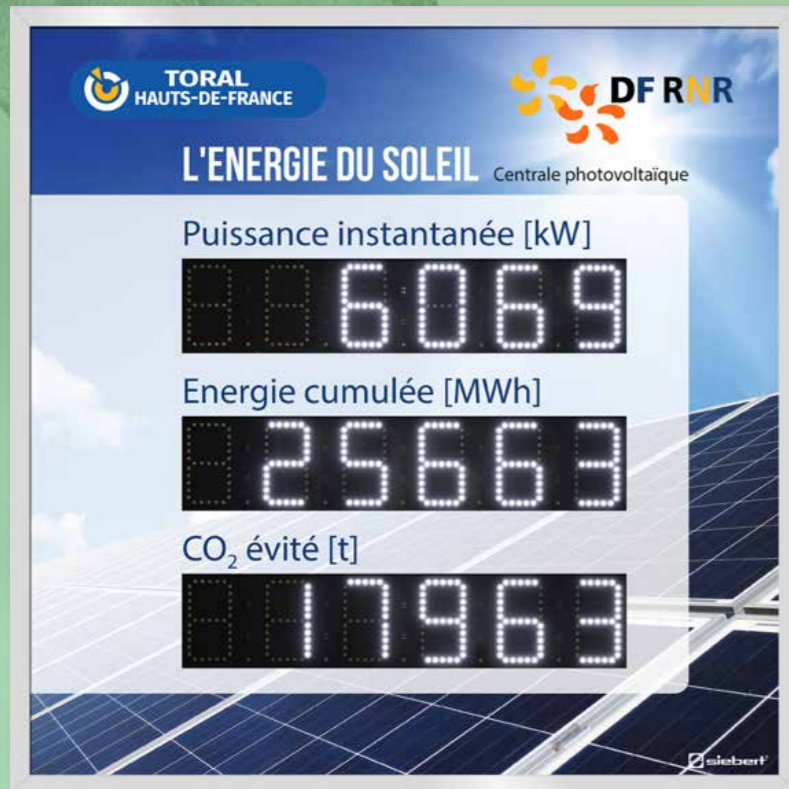

large energy displays

SERIES
XC480-SAW-A-04 Q98005

DISPLAY
100 mm SMD LED white

MEASURES
1000 x 1000 x 62 mm

FEATURES
Interface :
S0 pulse, Serial RS485, USB-C, Bluetooth
Climate control
Equipment package for outdoor use

SERIES
XC480-SAW-A-05-S98004

DISPLAY
100 mm SMD LED white

MEASURES
1000 x 1000 x 62 mm

FEATURES
Interface : Ethernet
Climate control
Equipment package for outdoor use

SERIES
XC480-SAW-A-04-S99002

DISPLAY
100 mm SMD LED white

MEASURES
1000 x 1000 x 62 mm

FEATURES
Interface :
S0 pulse, Serial RS485, USB-C, Bluetooth
Climate control
Equipment package for outdoor use

SERIES
XC480-SAW-A-05-S99008

DISPLAY
100 mm SMD LED white

MEASURES
1000 x 1000 x 62 mm