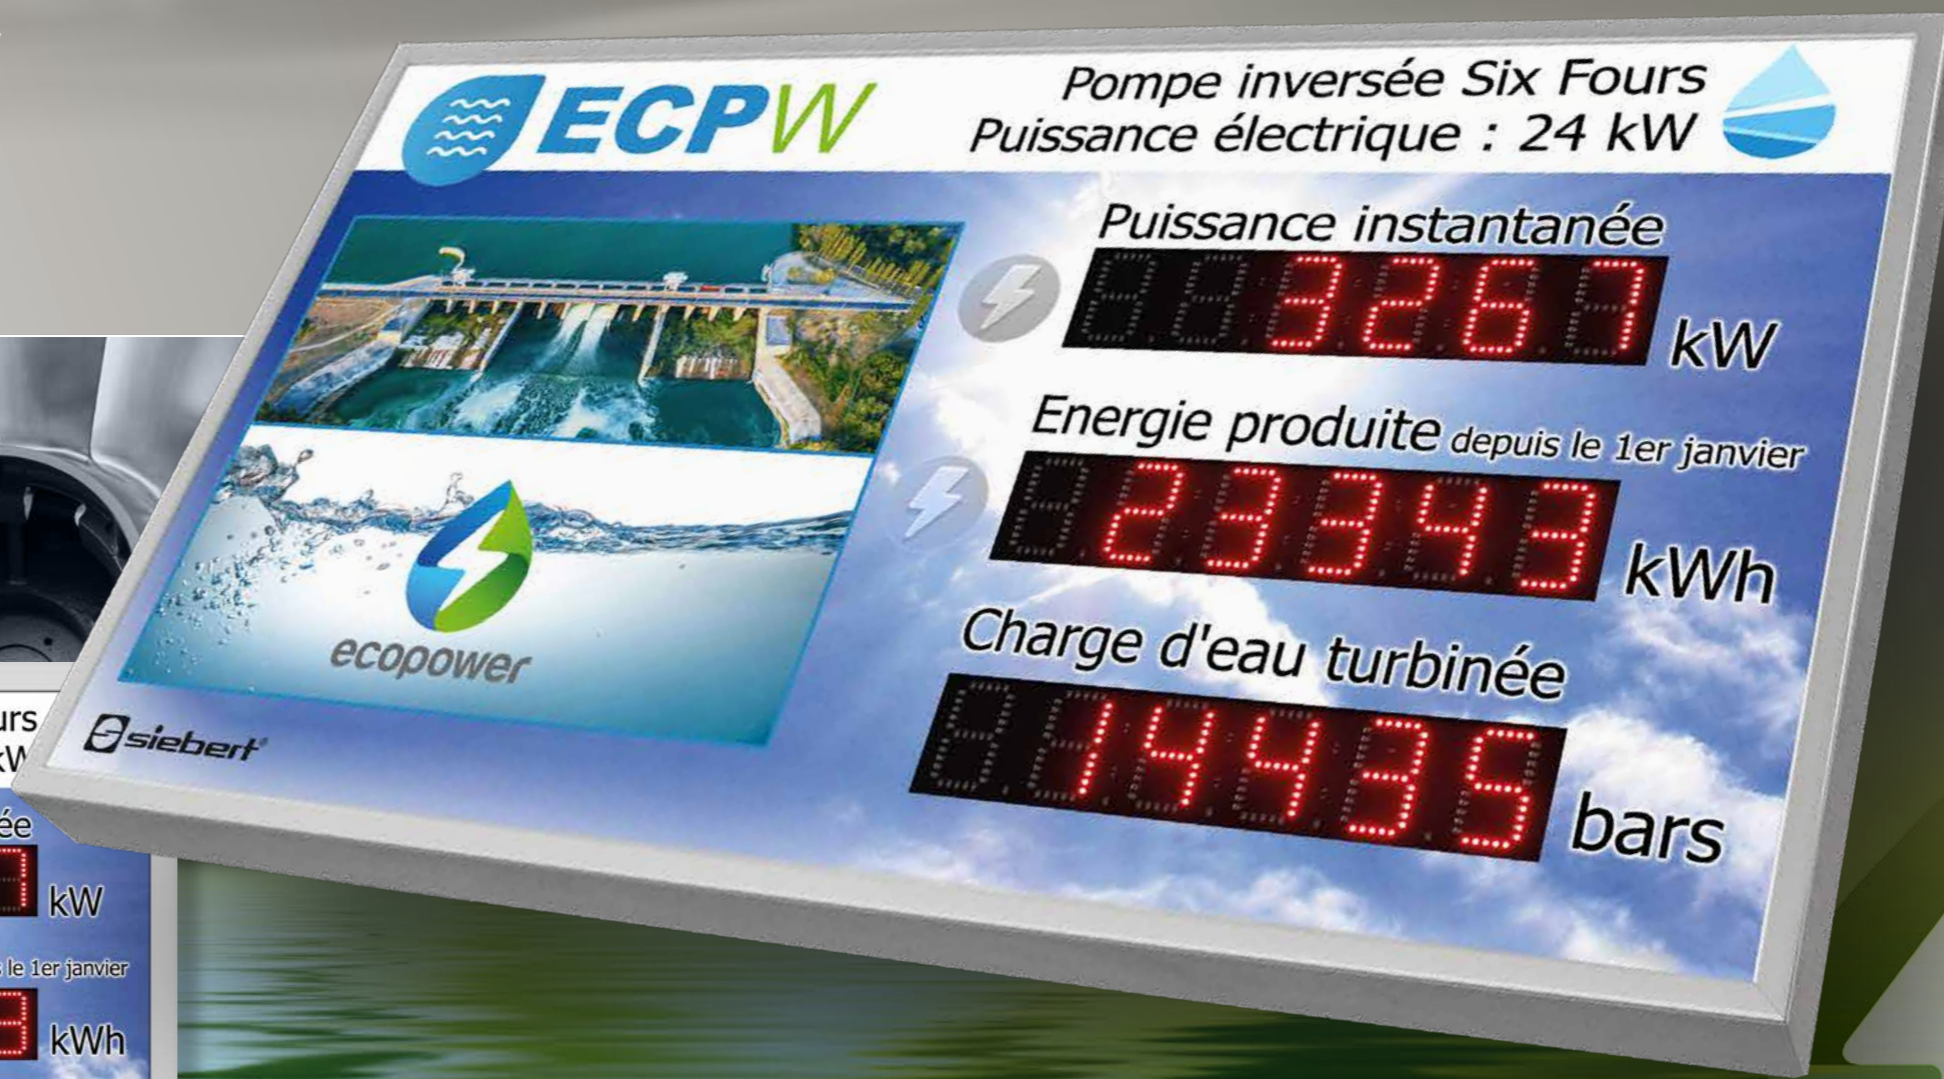

turbine water energy

SERIES
XC-BOARD® 0412.136-002

MEASURES (W x H x D)
1000 x 560 x 62 mm

hydropower

DISPLAYS
55 mm LED red, automatic brightness control

FEATURES
Modbus RTU - C9302-M0